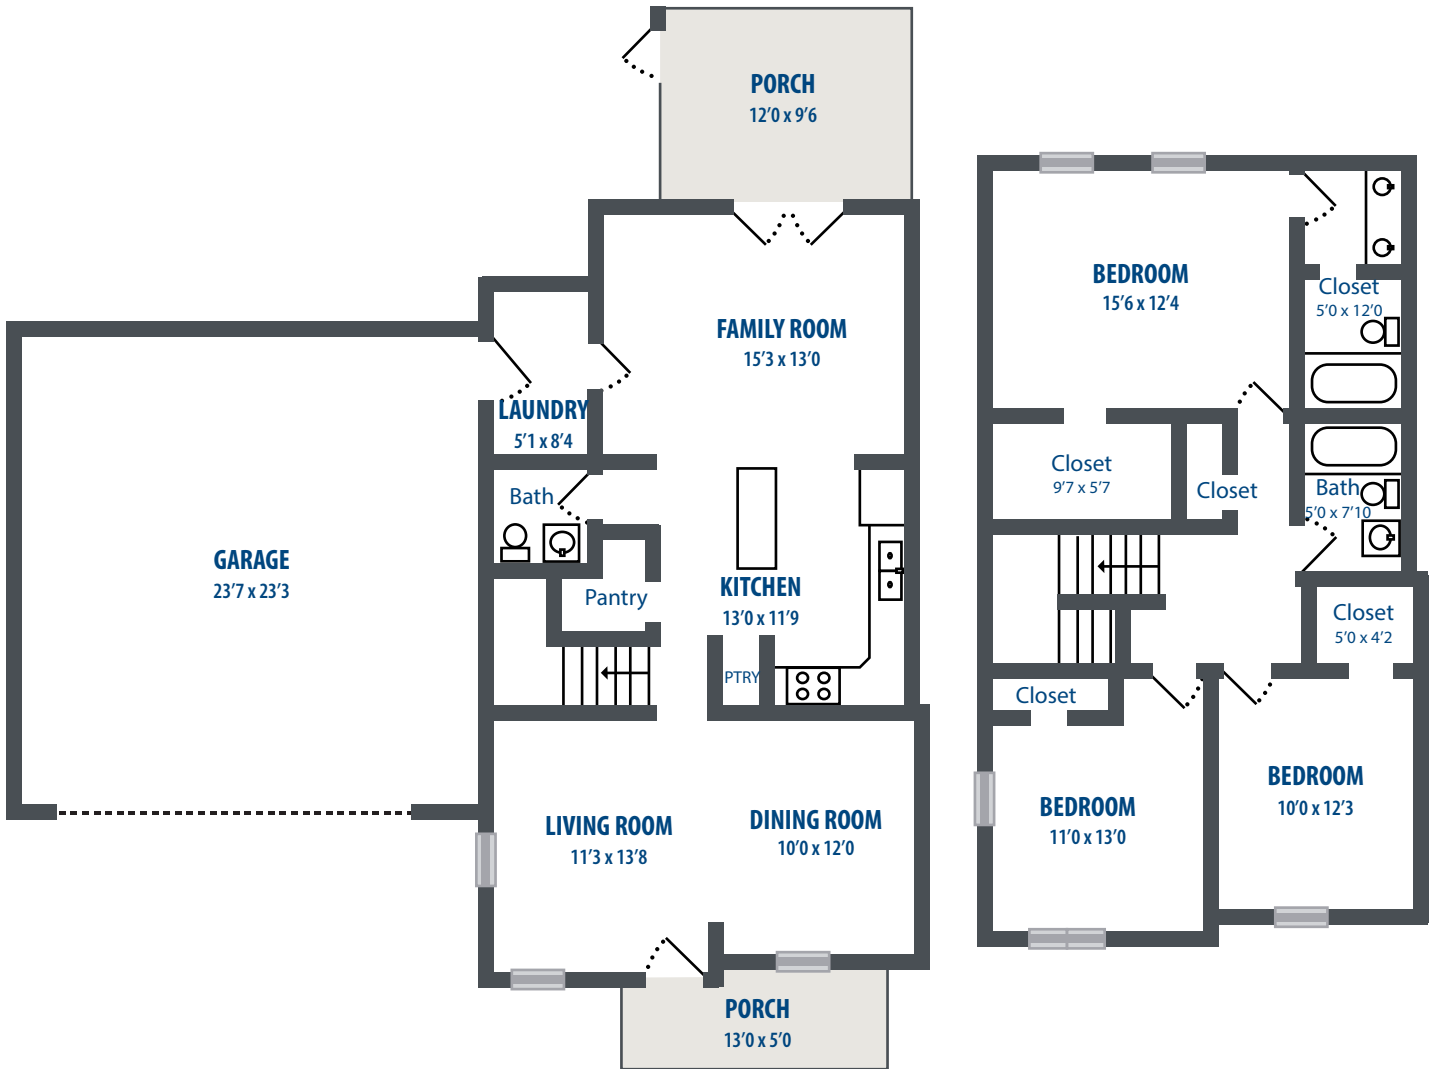

# STEWART TERRACE FAMILY HOUSING

HUNT MILITARY COMMUNITIES

## MORRIS

3 Bedroom | 2.5 Bath | 1434 Sq. Ft.\*

46 Sluga Dr | New Windsor, NY 12553 | Phone: 845-716-7511

*\*All square footage is approximate.*