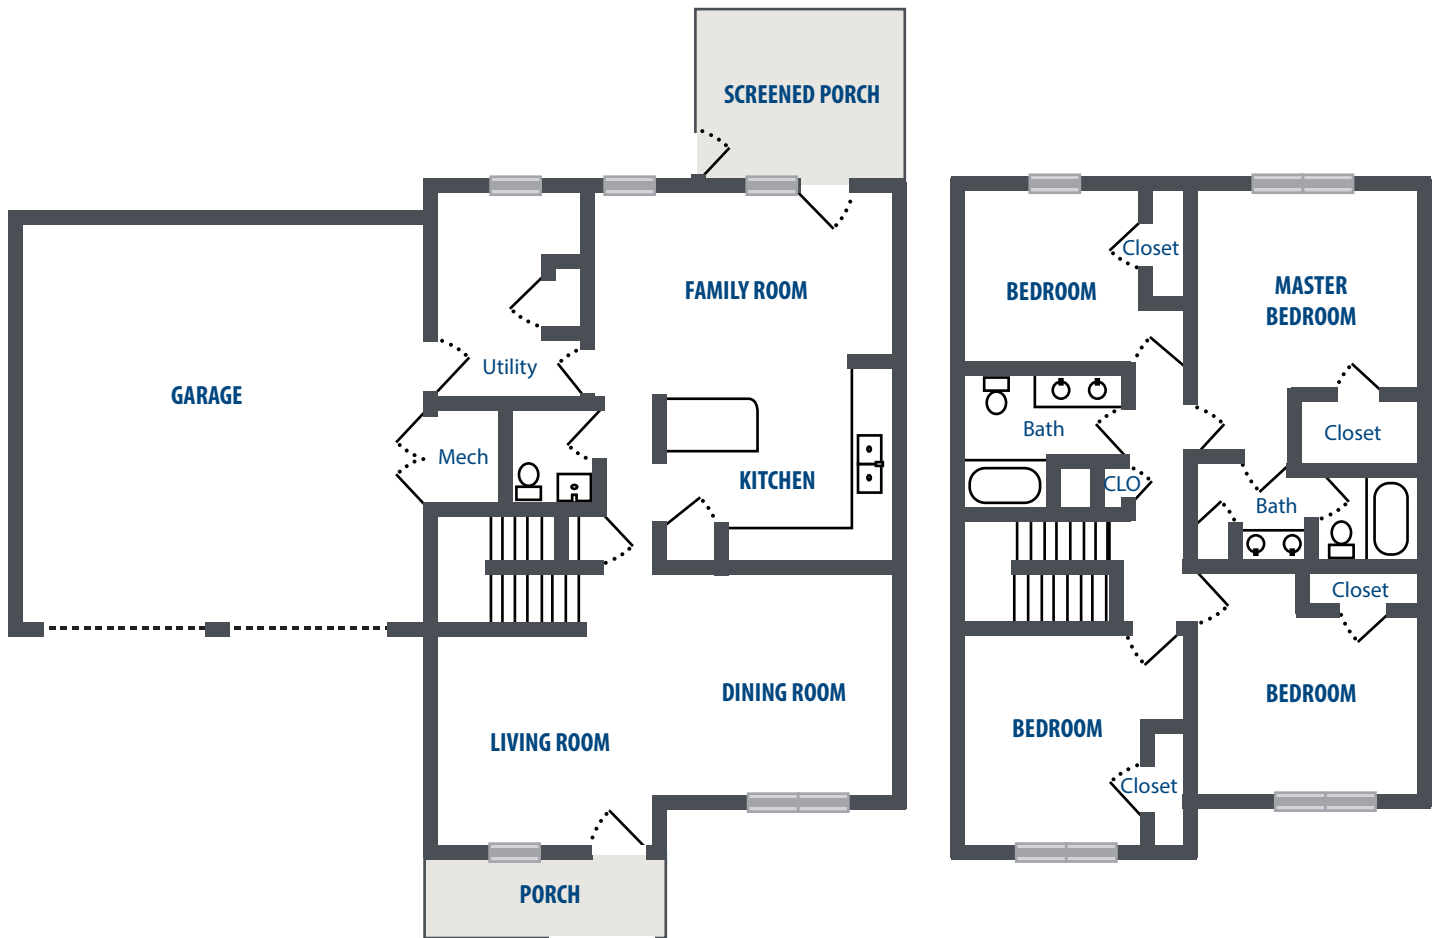

STEWART TERRACE FAMILY HOUSING

HUNT MILITARY COMMUNITIES

OSTERMAN

4 Bedroom | 2.5 Bath | 2065 Sq. Ft.*

46 Sluga Dr | New Windsor, NY 12553 | Phone: 845-716-7511

**All square footage is approximate.*