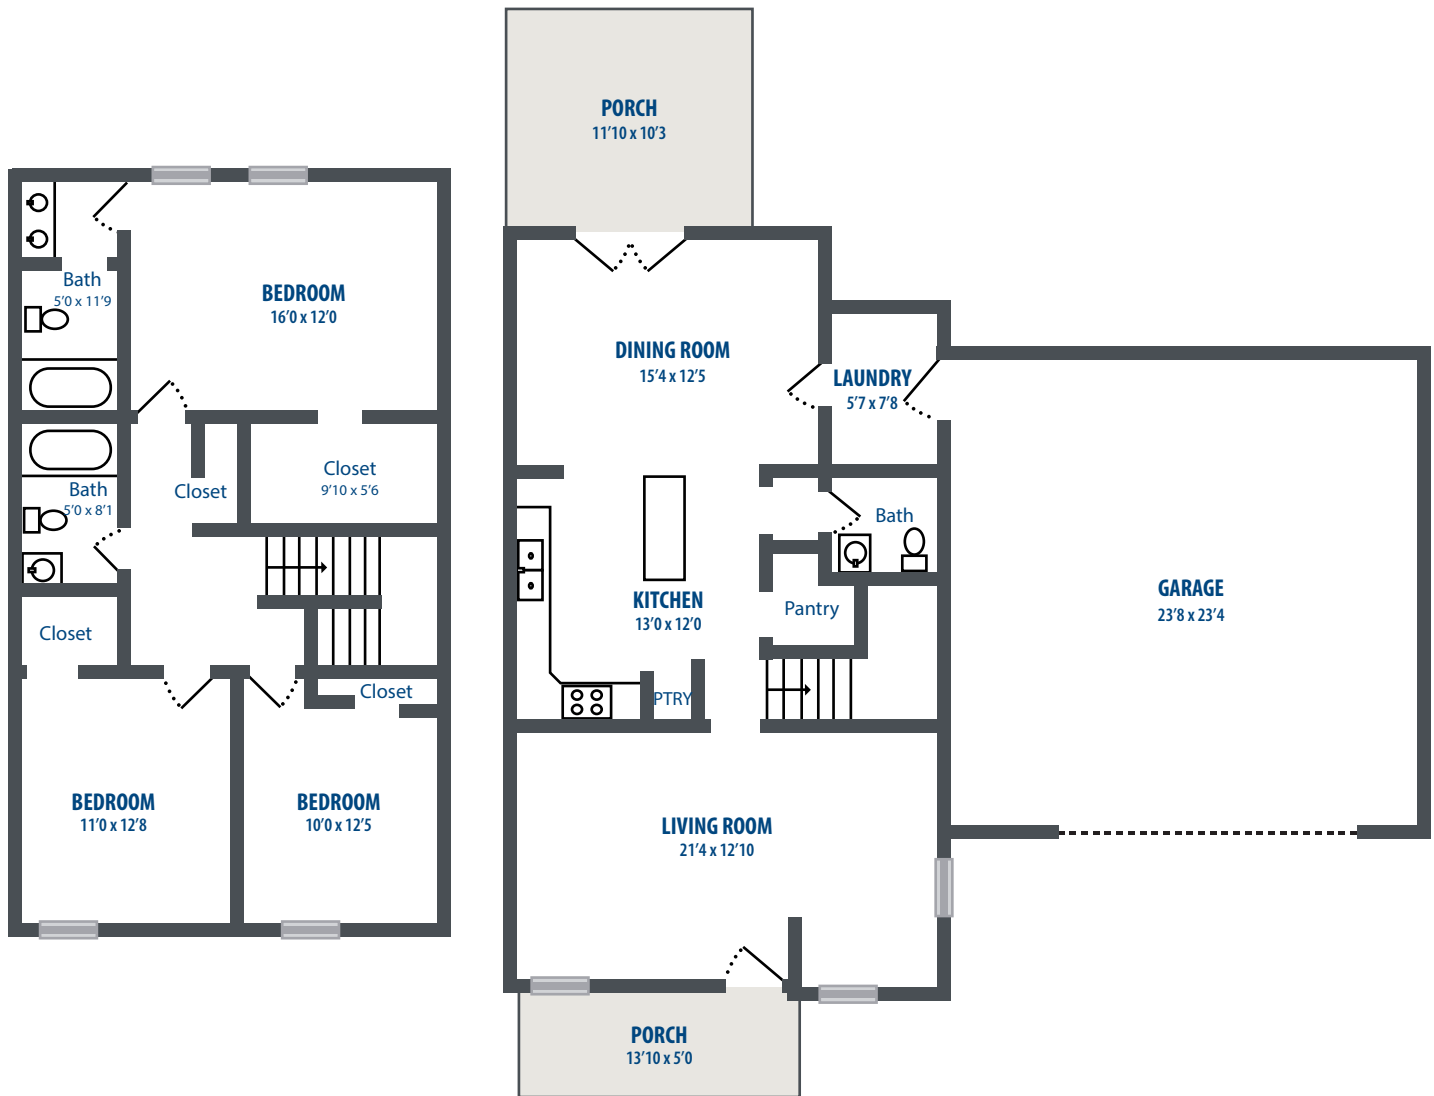

# STEWART TERRACE FAMILY HOUSING

HUNT MILITARY COMMUNITIES

## MORRIS II

3 Bedroom | 2.5 Bath | 1443 Sq. Ft.\*

46 Sluga Dr | New Windsor, NY 12553 | Phone: 845-716-7511

*\*All square footage is approximate.*