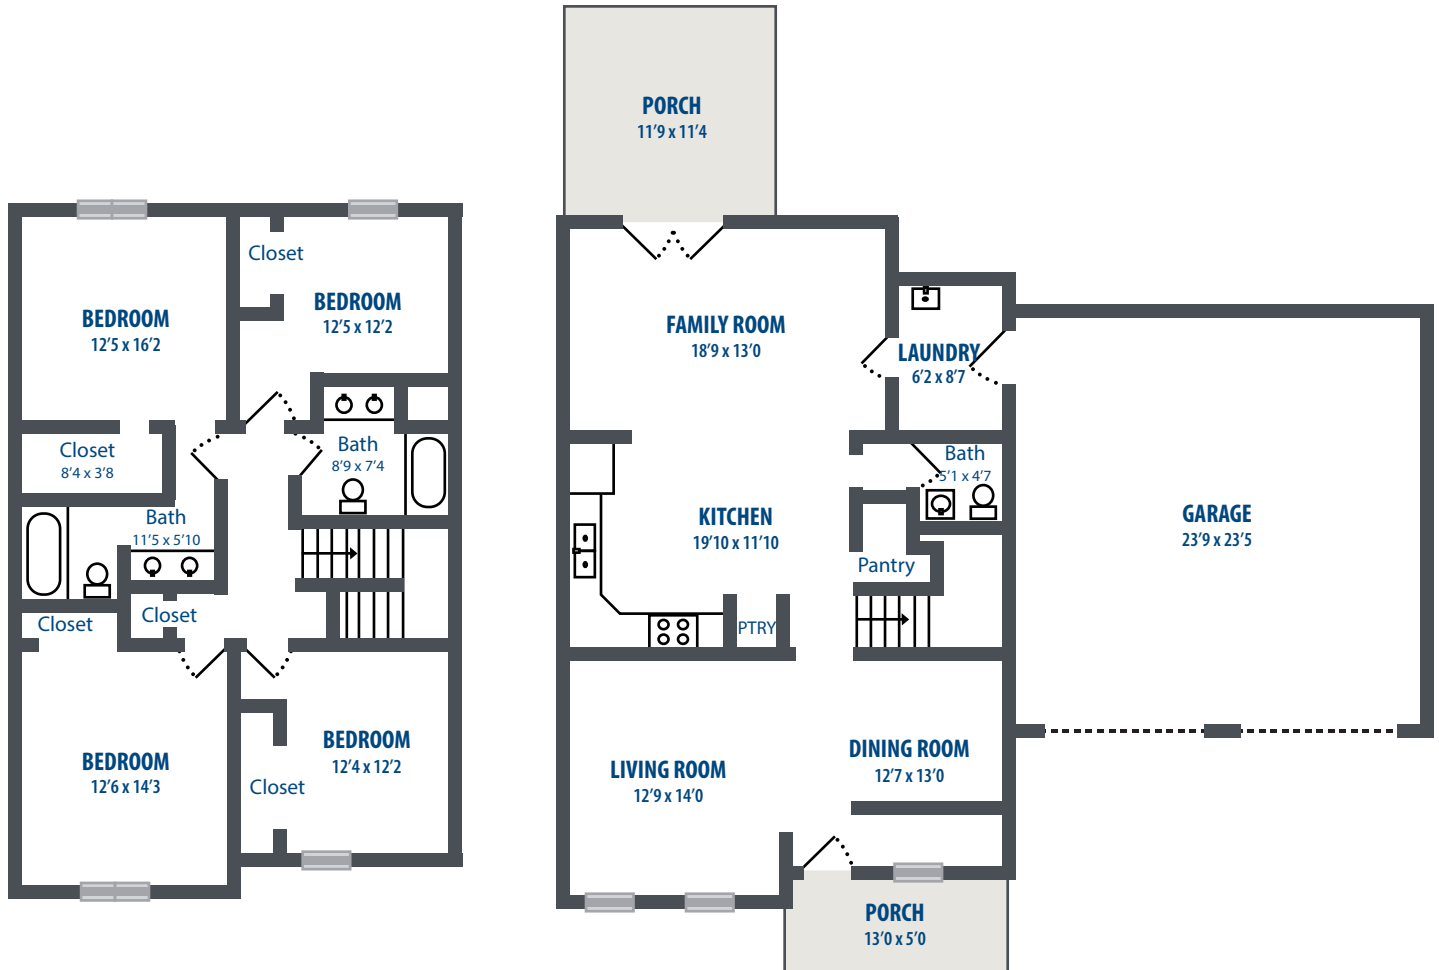

STEWART TERRACE FAMILY HOUSING

HUNT MILITARY COMMUNITIES

NOONAN

4 Bedroom | 2.5 Bath | 1760 Sq. Ft.*

46 Sluga Dr | New Windsor, NY 12553 | Phone: 845-716-7511

**All square footage is approximate.*