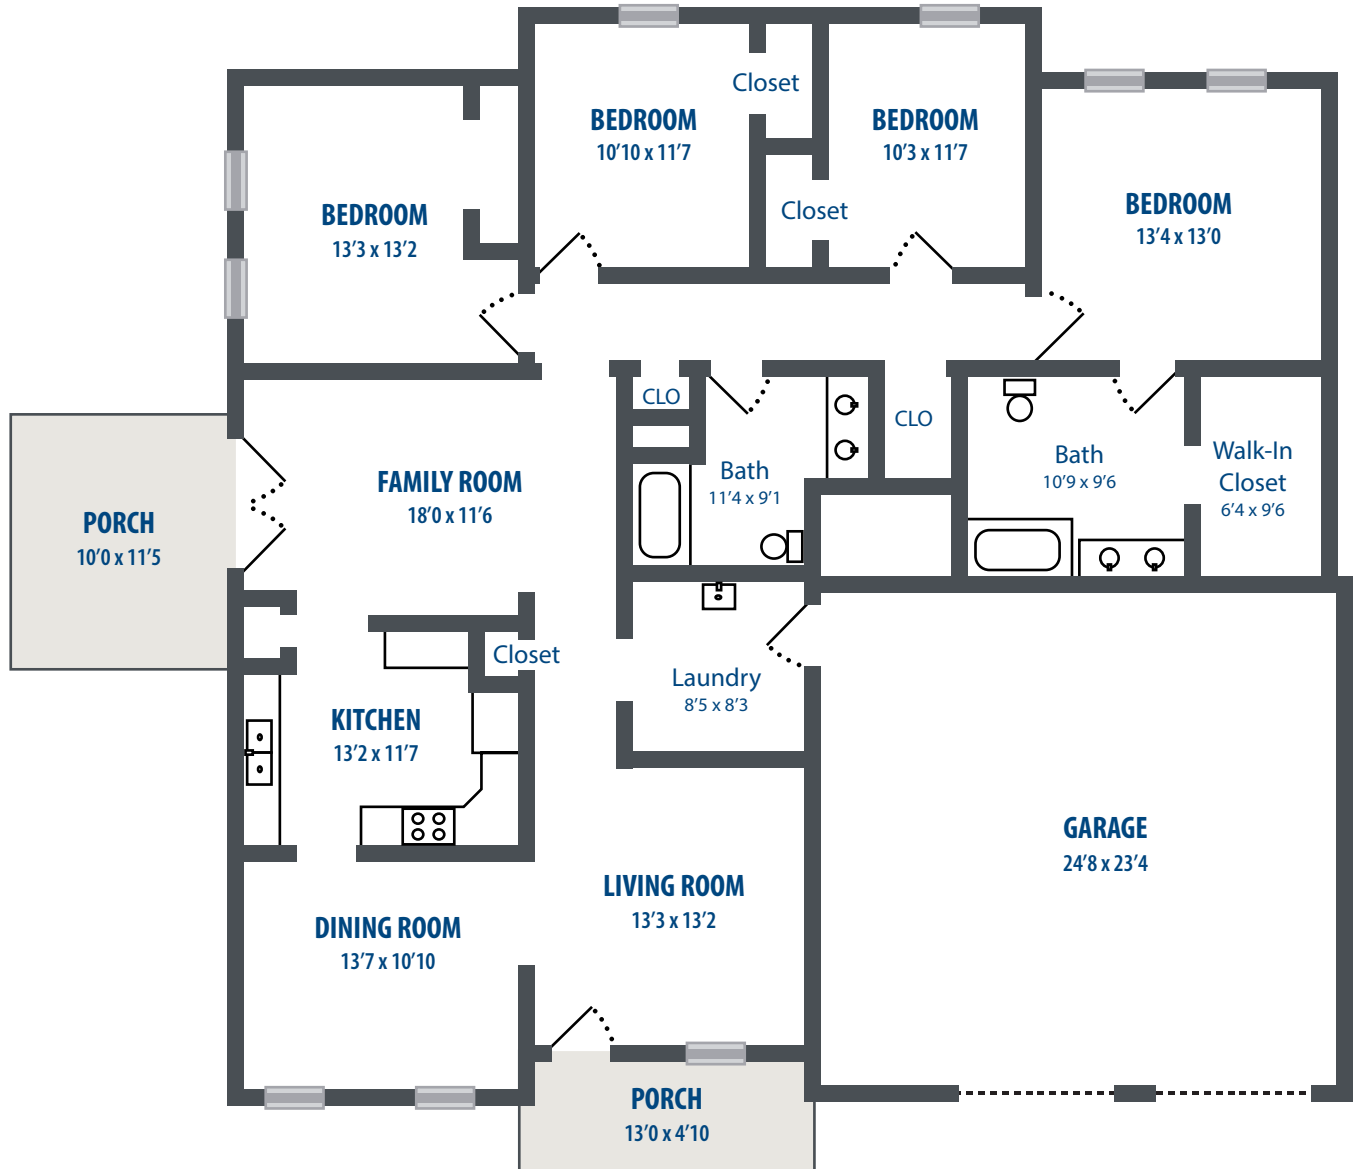

STEWART TERRACE FAMILY HOUSING

HUNT MILITARY COMMUNITIES

TALBOT ADA

4 Bedroom | 2 Bath | 1738 Sq. Ft.*

46 Sluga Dr | New Windsor, NY 12553 | Phone: 845-716-7511

**All square footage is approximate.*