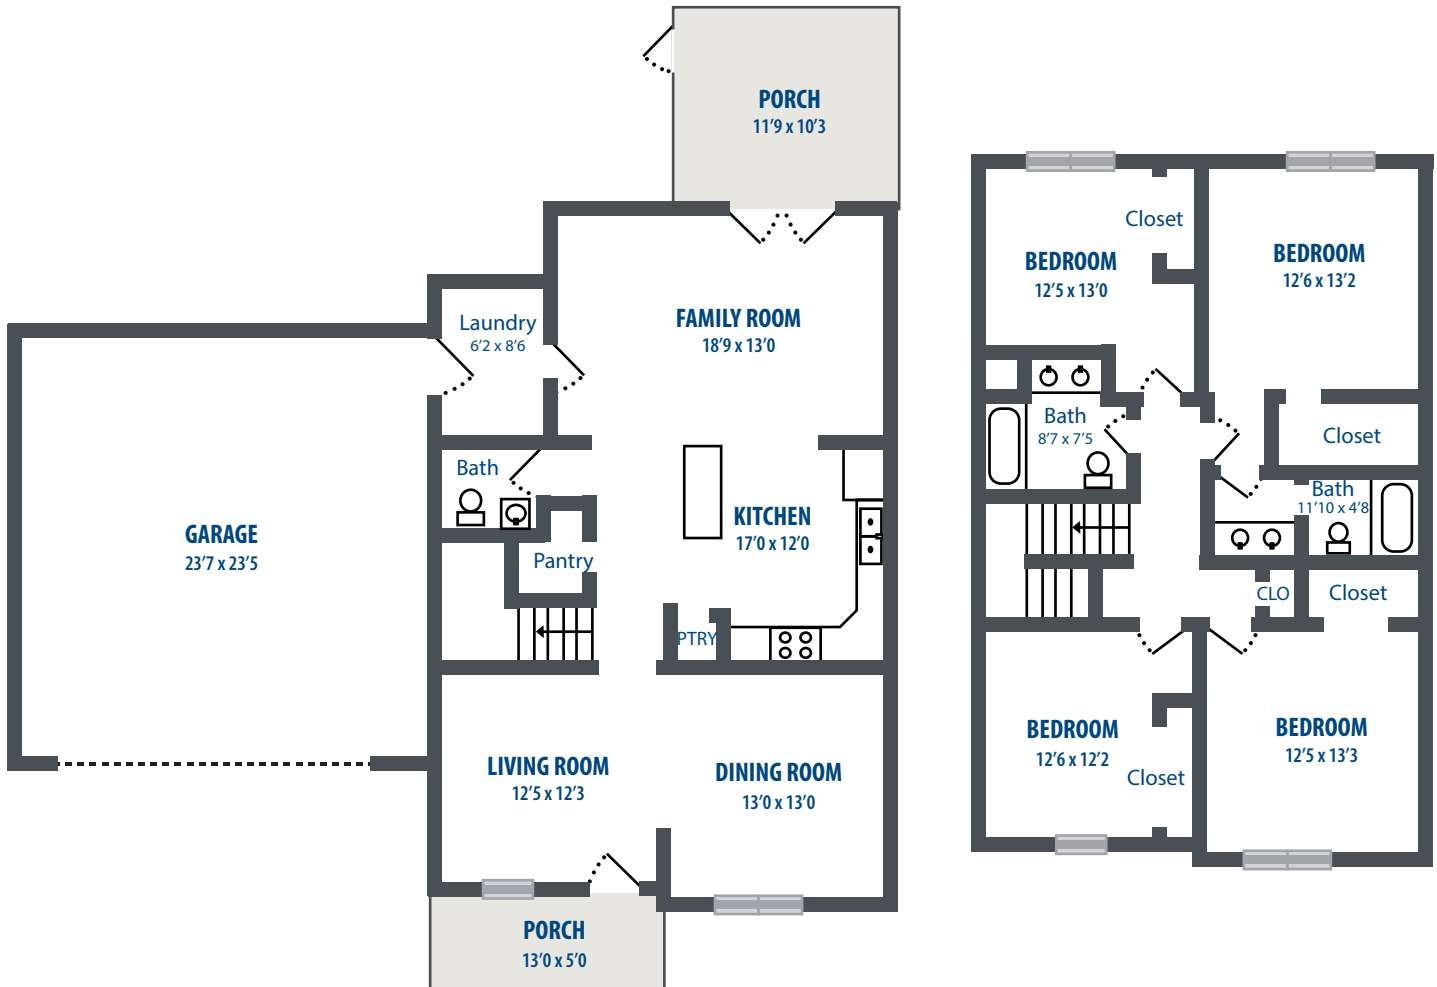

# STEWART TERRACE FAMILY HOUSING

HUNT MILITARY COMMUNITIES

## PAIGE

4 Bedroom | 2.5 Bath | 1777 Sq. Ft.\*

46 Sluga Dr | New Windsor, NY 12553 | Phone: 845-716-7511

*\*All square footage is approximate.*