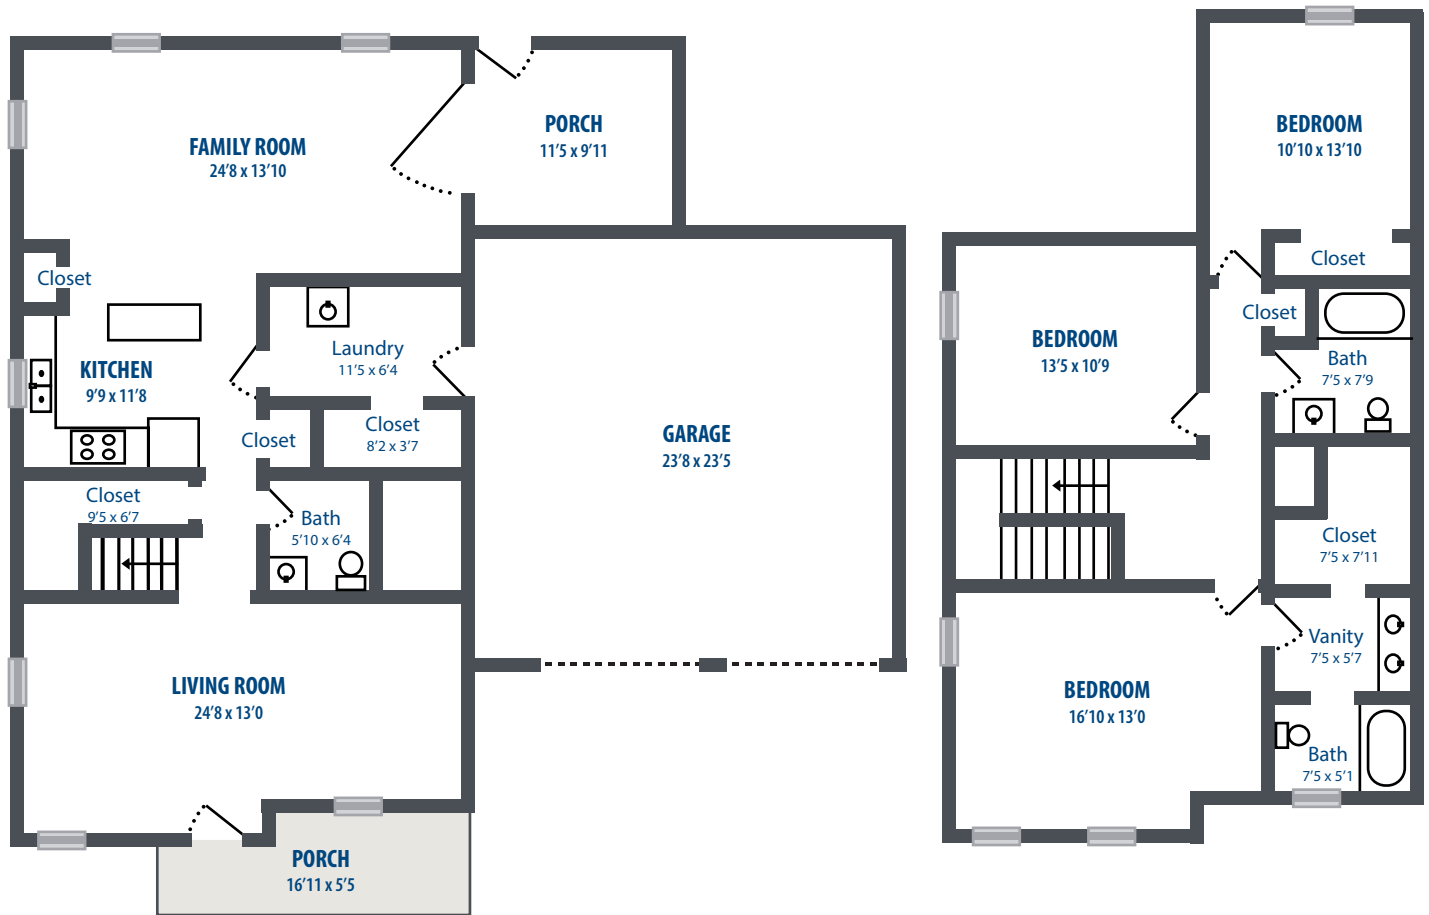

STEWART TERRACE FAMILY HOUSING

HUNT MILITARY COMMUNITIES

SINGLETON

3 Bedroom | 2.5 Bath | 2039 Sq. Ft.*

46 Sluga Dr | New Windsor, NY 12553 | Phone: 845-716-7511

**All square footage is approximate.*