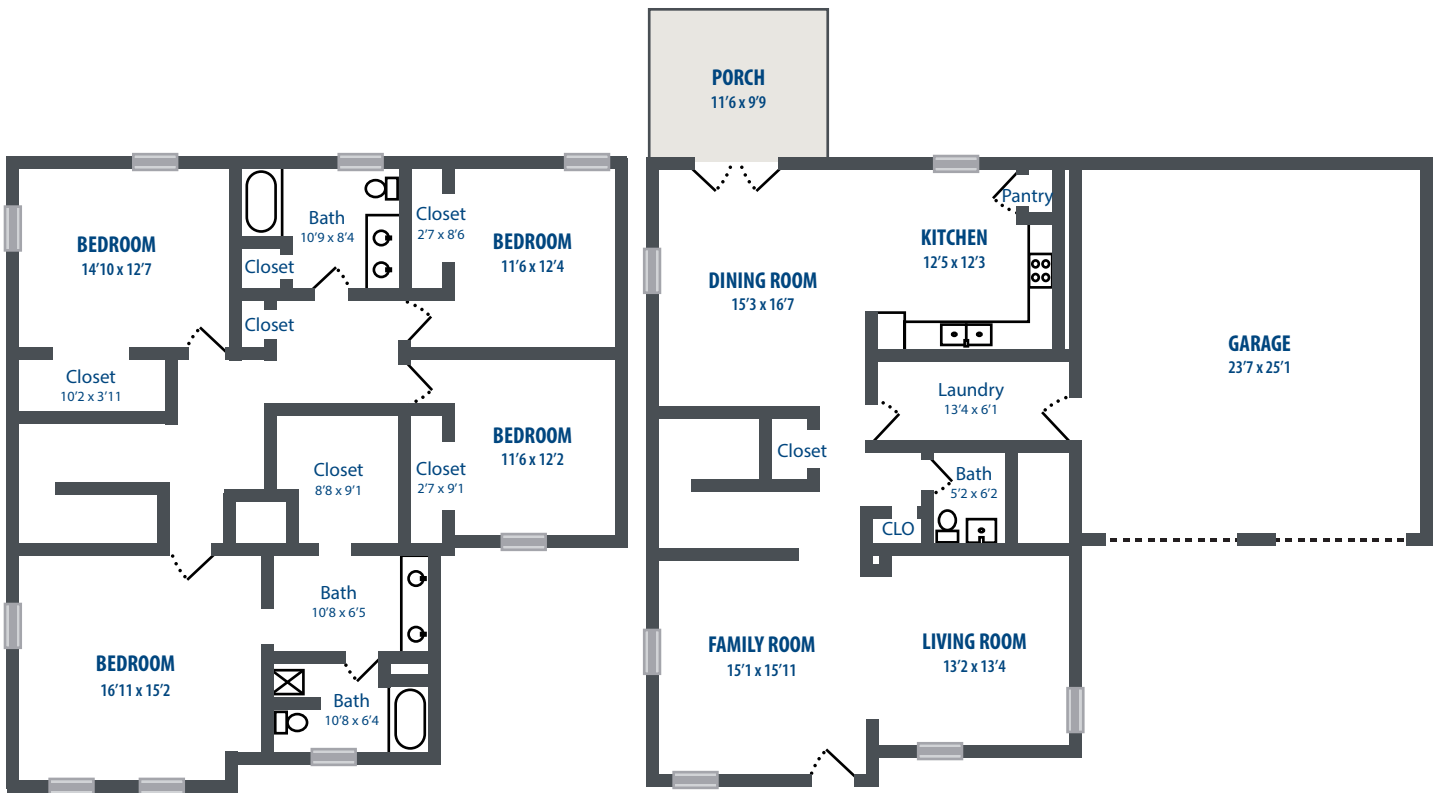

STEWART TERRACE FAMILY HOUSING

HUNT MILITARY COMMUNITIES

SUTTON

4 Bedroom | 2.5 Bath | 2349 Sq. Ft.*

46 Sluga Dr | New Windsor, NY 12553 | Phone: 845-716-7511

**All square footage is approximate.*