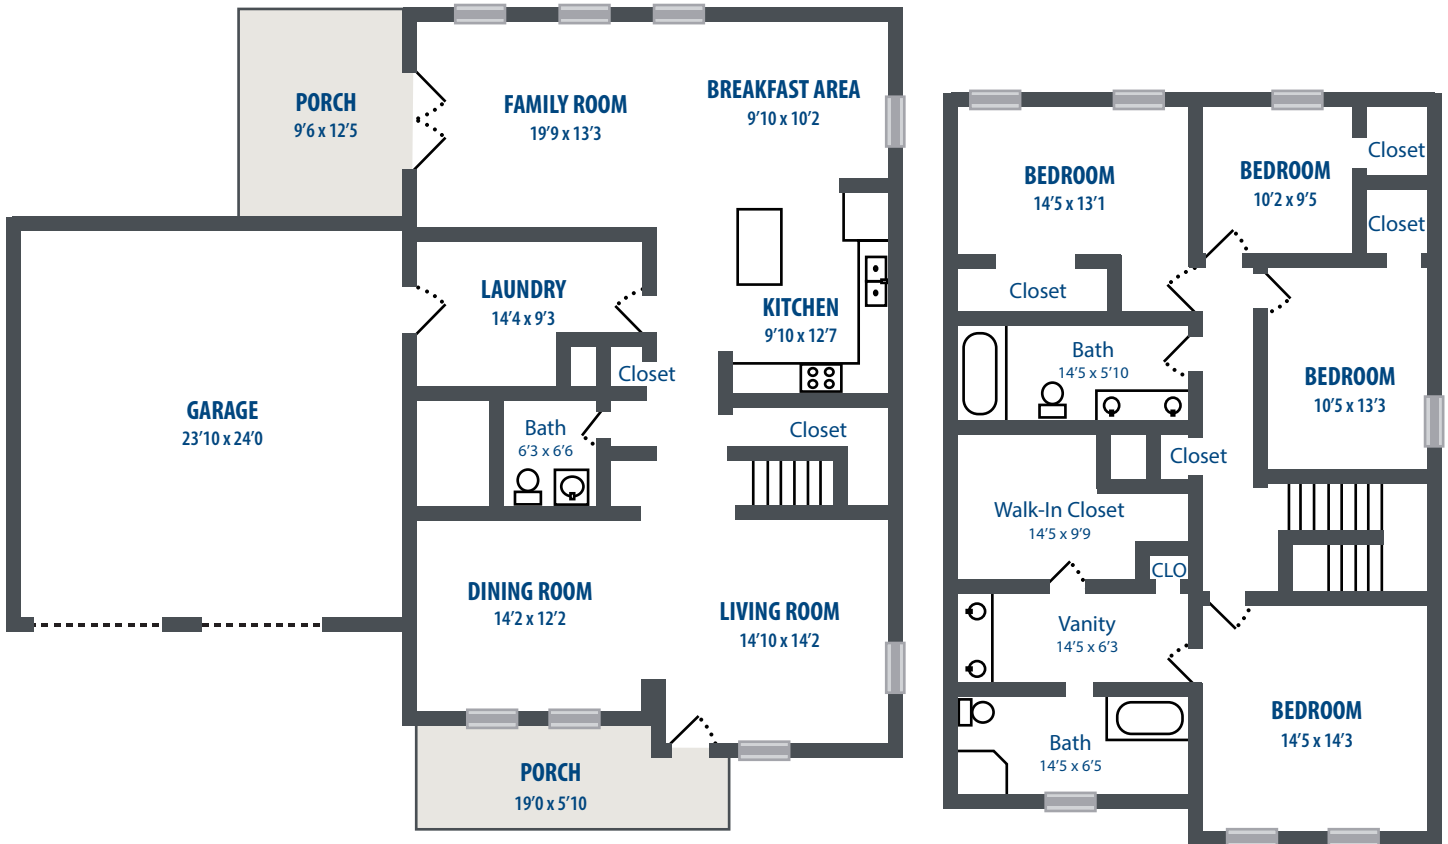

STEWART TERRACE FAMILY HOUSING

HUNT MILITARY COMMUNITIES

DUNLAP

4 Bedroom | 2.5 Bath | 2335 Sq. Ft.*

46 Sluga Dr | New Windsor, NY 12553 | Phone: 845-716-7511

**All square footage is approximate.*